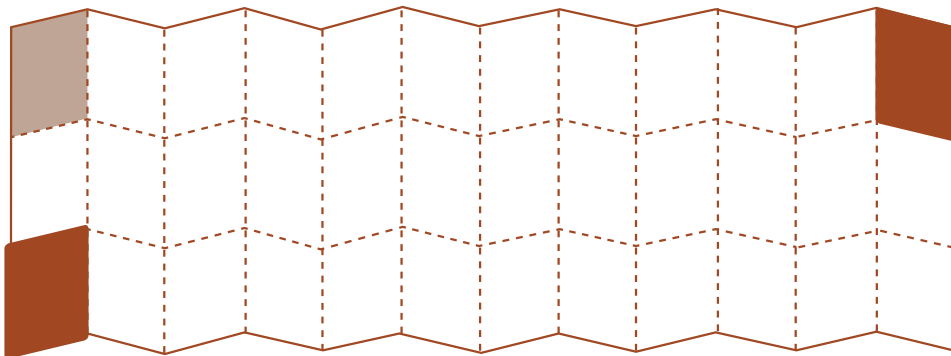

FiND IT FREDERiCK

THE MAP

- ▶ **60,000 MAPS** will be distributed in our display boxes as well as adhered to the front covers of *FiND iT Frederick* magazine for even better county distribution
- ▶ **IMPACTFUL** FiND iT Frederick Map has “pick-up power.” People will play with it, view it and use it—again and again.
- ▶ **INFORMATIVE** and easy to read map folds out to a manageable size containing valuable information and advertising.
- ▶ **VALUABLE AND DURABLE** FiND iT Frederick Map is a hard-covered product that both residents and visitors will hang on to!

Be a part of our popular FiND iT MAP!

You’ve seen that easy to read, easy to use Downtown and County Map that folds to the size of a credit card all over Frederick County, now be a part of it!

ADVERTISING RATE » \$1,500

ONE BLOCK = 2" X 3"*

FLAT SIZE: 23 1/4" X 9 1/4" FOLDS TO: 2 1/8" X 3 3/8"

*Exact block dimension is 1.9375" x 3.08"

ADVERTISING SPACE IS LIMITED RESERVE YOUR SPOT NOW!

Call our advertising department to discuss the opportunities.